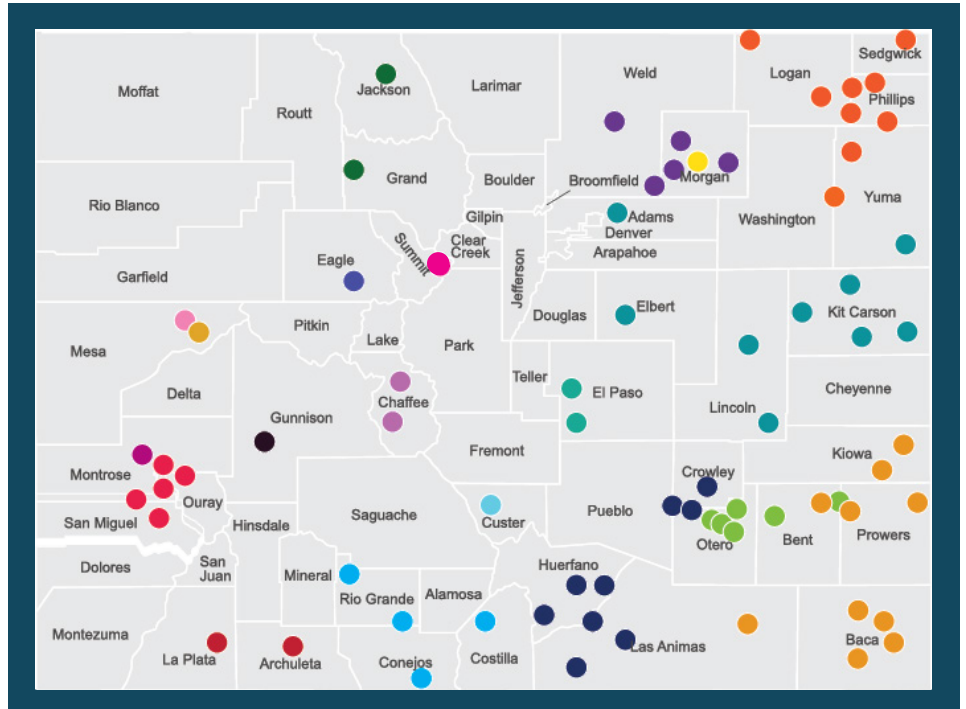

COLORADO
RURAL EDUCATION
COLLABORATIVE

REPRESENTING

53,482
students

3,428
teachers

across

73 school districts

Centennial BOCES

Brush School District
Keenesburg School District
Platte Valley School District
Weldon Valley School District
Wiggins School District

East Central BOCES

Arriba-Flagler School District
Bennett School District
Cheyenne Wells School District
Deer Trail School District
Genoa-Hugo School District
Idalia School District
Karval School District
Kit Carson School District
Stratton School District

Mountain BOCES

Buena Vista School District
Salida School District

Northeast BOCES

Akron School District
Buffalo School District
Fleming School District
Haxtun School District
Holyoke School District
Otis School District
Peetz School District
Revere School District
Yuma School District

Northwest BOCES

North Park School District
West Grand School District

Pikes Peak BOCES

Peyton School District
Hanover School District

San Juan BOCES

Archuleta School District
Bayfield School District

San Luis Valley BOCES